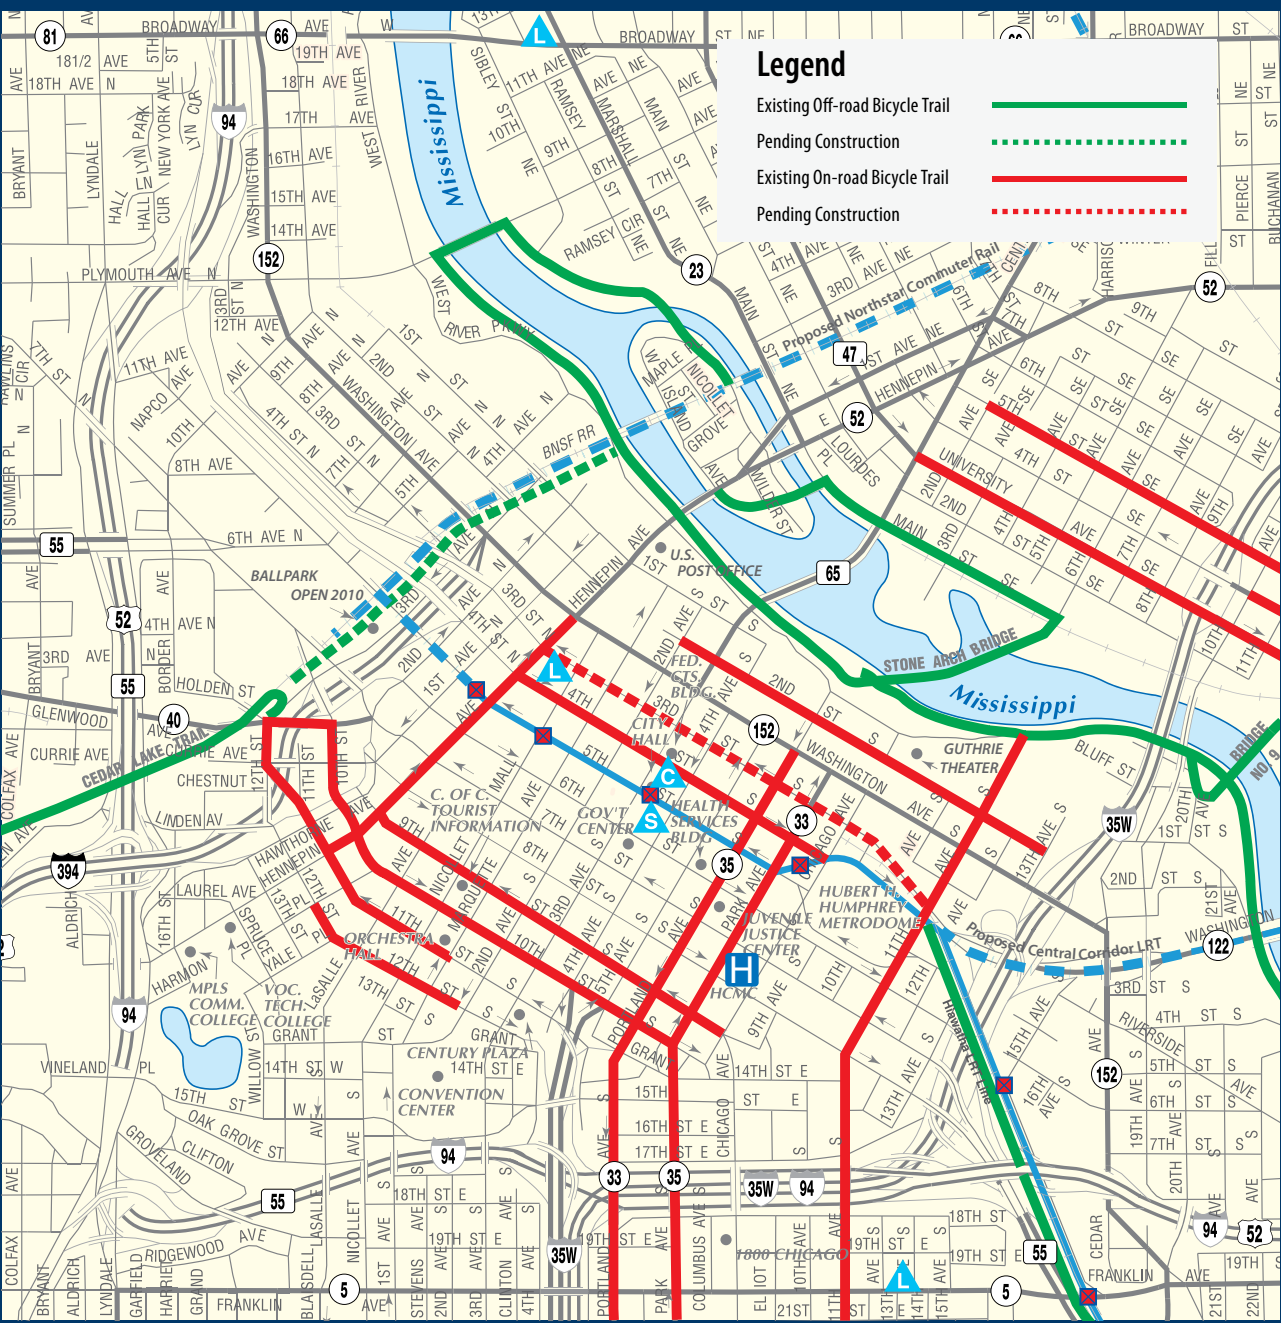

Downtown Minneapolis

Legend

- Existing Off-road Bicycle Trail
- Pending Construction
- Existing On-road Bicycle Trail
- Pending Construction